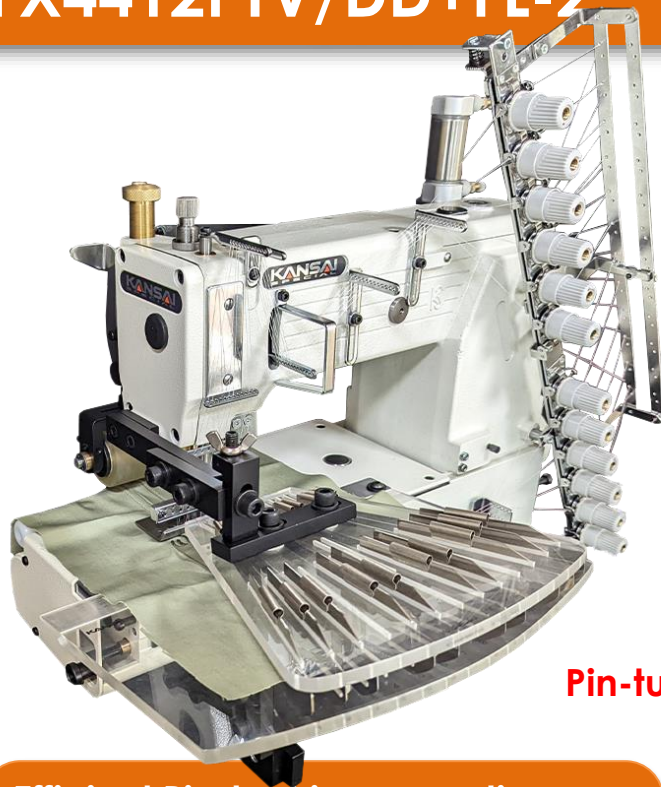

Efficient double chain stitch pin-tucking machine

# FX4412PTV/DD+FL-2

12 needle, cylinder bed, double chain stitch machine for Pin-tucking with special folder.

**Pin-tucking that look like taping!!**

**Efficient Pin-tucking operation**

**High positioning restoration folder**

- Attach and remove folder easily by levers

**Various operation**

- Left & right inclination & 2mm, 5mm, 8mm nails are included as standard equipment

**FL2(Pneumatic foot lifter)system**

**One-pedal operation for foot lifter operation**

- Reducing working hours of operators

**Saving labor cost**

- Smooth transition to the next process

Model Name	Application	Material	Needle	No. of threads	Needle gauge	Needle bar stroke	Stitch length	Diff.Feed ratio	Presser foot lift	Maximum Speed
FX4412PTV/DD+F L-2	Shirts, Brows, Etc...	Light to medium	DV x 57 12	24	1/4	34.5	7~17	N/A	8mm	3000