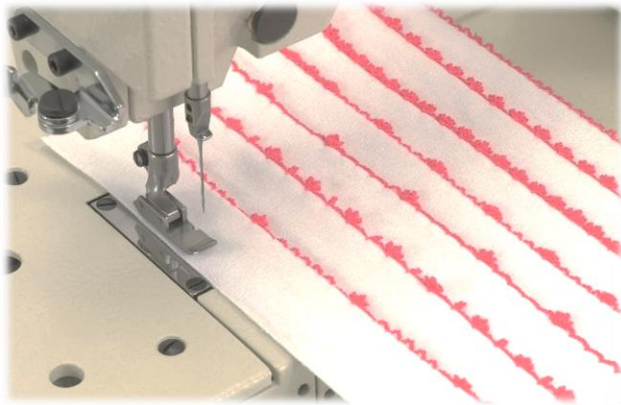

# MAC200-DD

1 needle, flat bed, decorative stitch machine with LCD touch screen for making combination of 4 point zig-zag and flower picoting

## Features

Easy adjustment with LCD touchscreen

- Various combination of patterns are available
- Various combination of patterns can be programmed up to 94 kinds, Easy to call such memorized by operating the touch screen.

Model Name	Application	Fabrics	Needle	Thread	Gauge	Needle bar stroke	Stitch length	Differential feed ratio	Presser foot lift	Max. speed
MAC200	Decorative stitch	Knit etc.	UO x 163 11	2	seaming width 5.55	31	-	0.8-1.5	8	2000